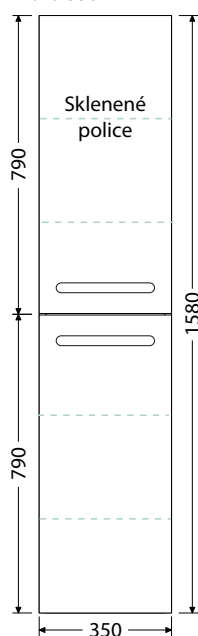

Bend SV 160/35 2D L 656,-
Bend SV 160/35 2D P 656,-
Bend SV 160/35 2D K L 694,-
Bend SV 160/35 2D K P 694,-