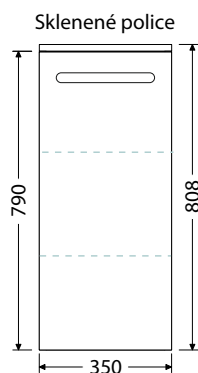

Bend SS 80/35 1D L 420,-
Bend SS 80/35 1D P 420,-
Bend SS 80/35 K 454,-